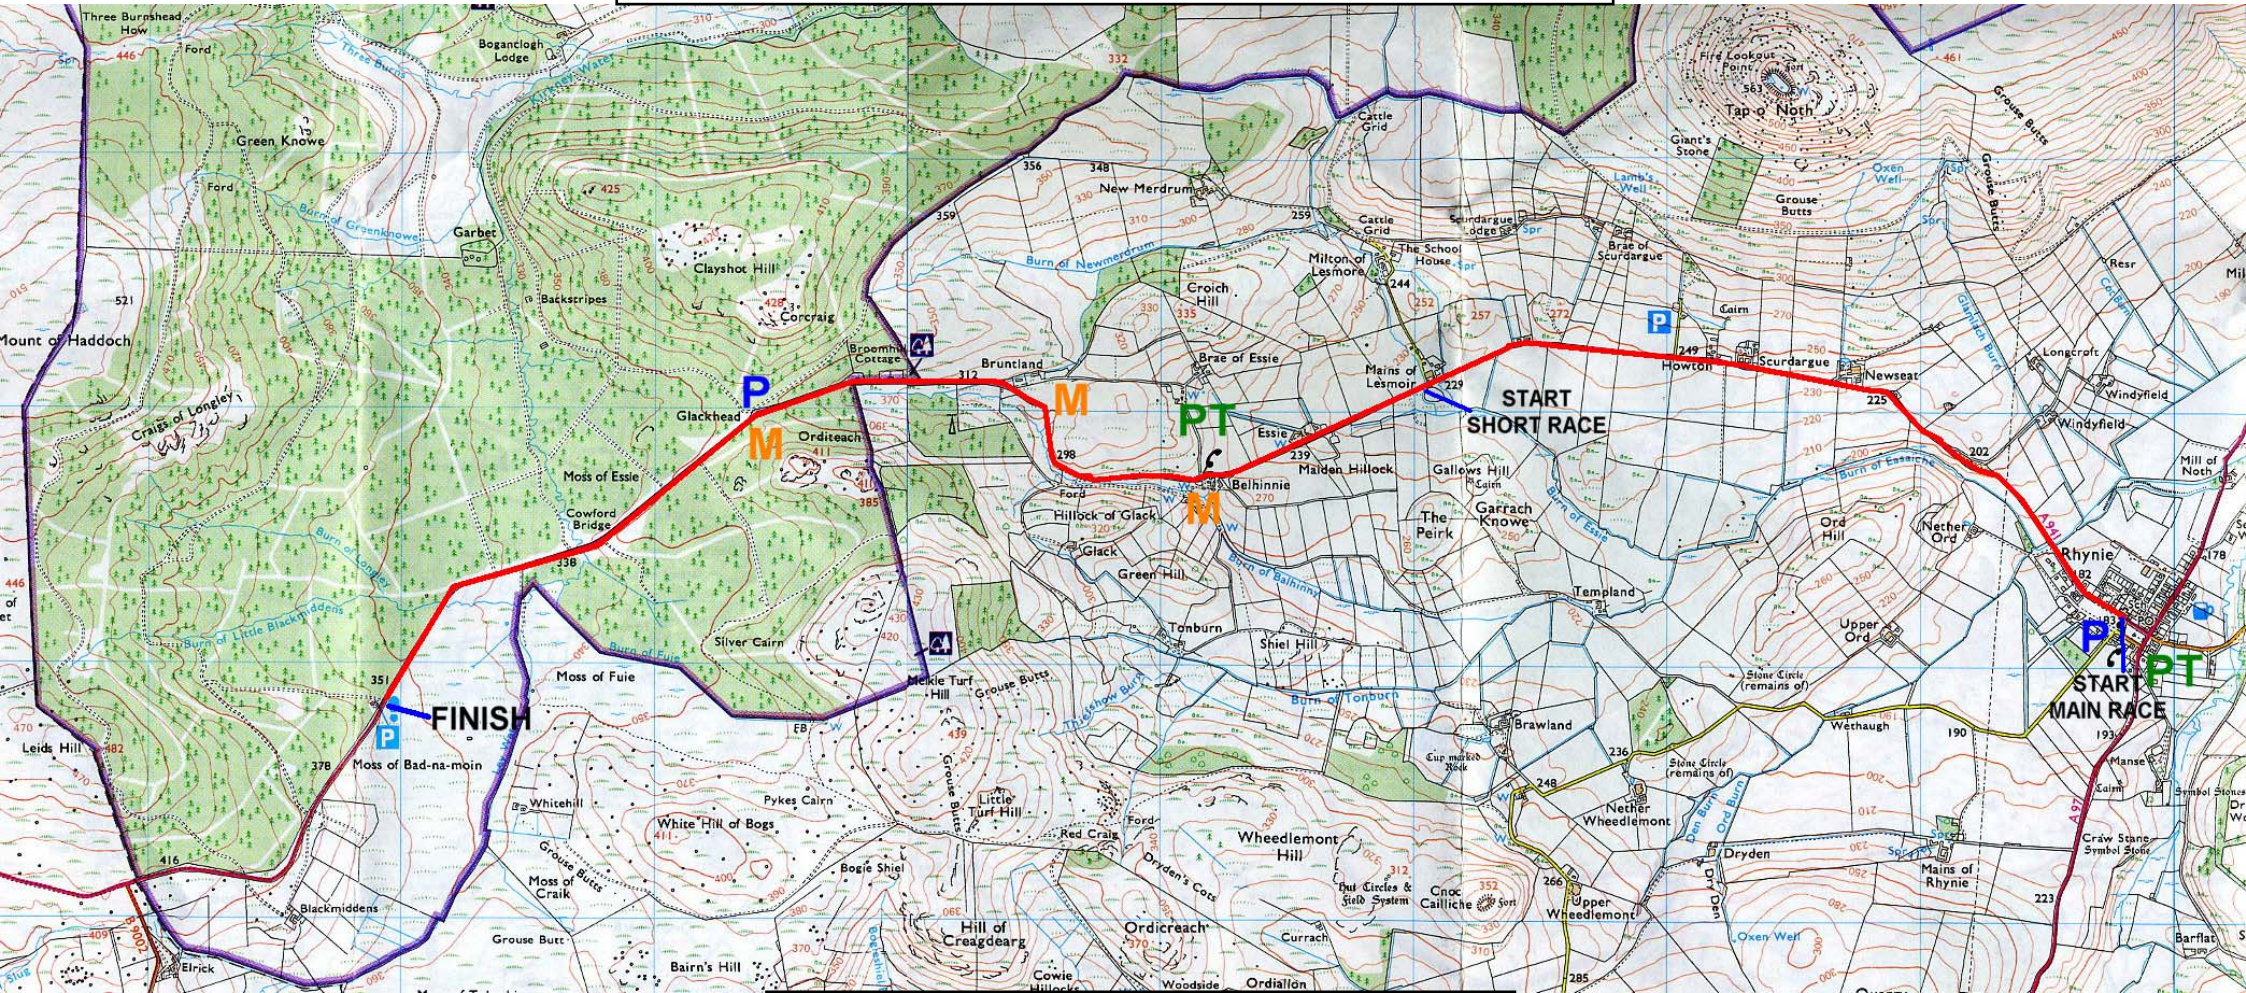

CLASHINDARROCH HILL CLIMB

MAIN RACE 8.05km, 202m total climb, 35m descent (start Rhynie playing field)

SHORT RACE 4.85km, 133m total climb, 12m descent (start Mains of Lesmoir)

P = Parking areas
PT = Public telephone
M = Marshalling points